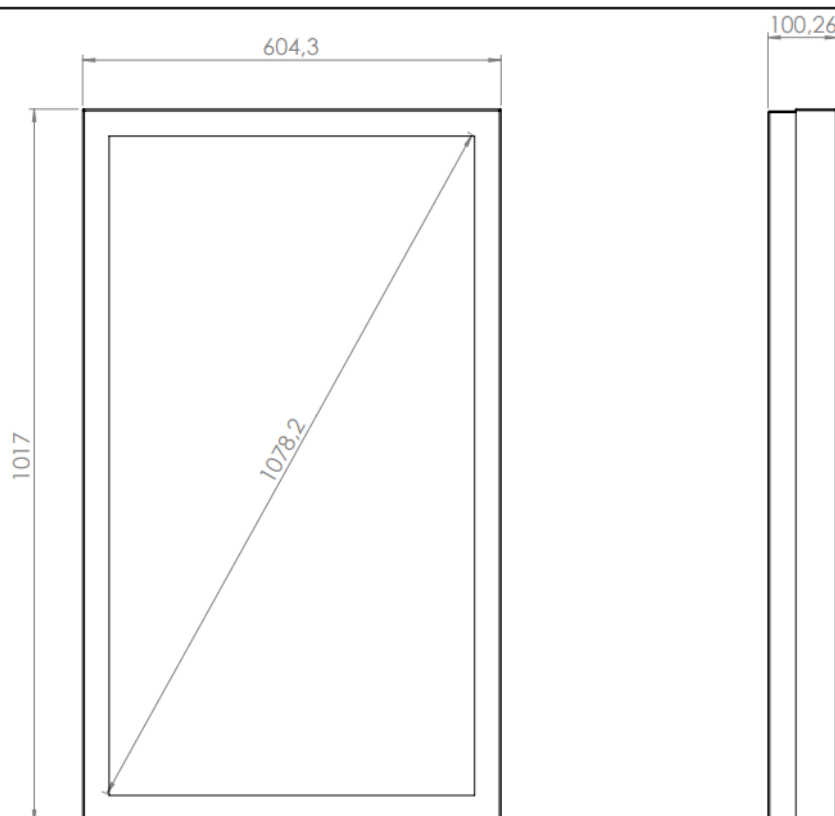

## WALL CASING TOUCH 43", Portrait

Our wall casing TOUCH is designed to give a professional signage feeling. Designed for Samsung 43" touch displays. Custom made display mount for increased stability of the touch function. It is enough space for power plug inside. Available in white and black, both as portrait and landscape.

## TECHNICAL DRAWING

## FEATURES

---

- Designed for Samsung 43"
- Space for power plugs
- Integrated display mount
- Portrait mode

## DISPLAY OPTIONS

---

- VESA 200x200 / 300x300